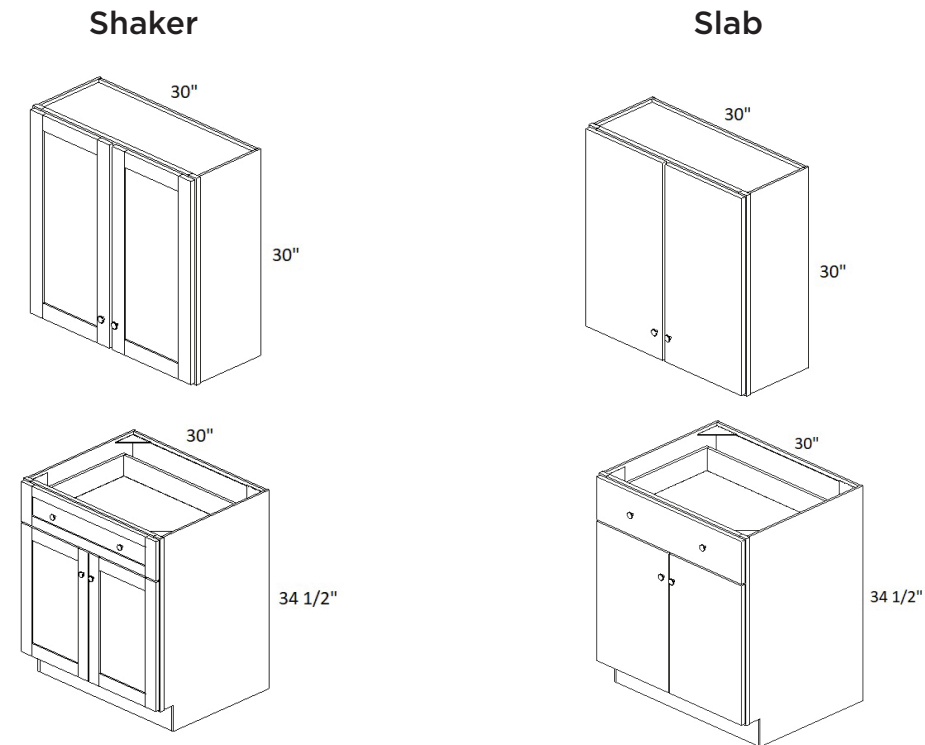

| STILE & RAIL | DIMENSIONS | CENTER PANELS |
|--|-------------|----------------------------|
| Solid Wood Mortis & Tenon Stile and Rail | 2 1/4" wide | Veneered MDF Center Panels |

****European Box Available**